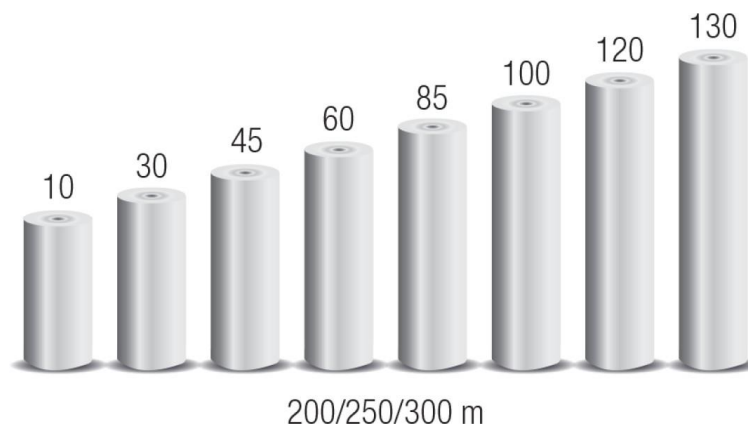

Customs code: 48053000