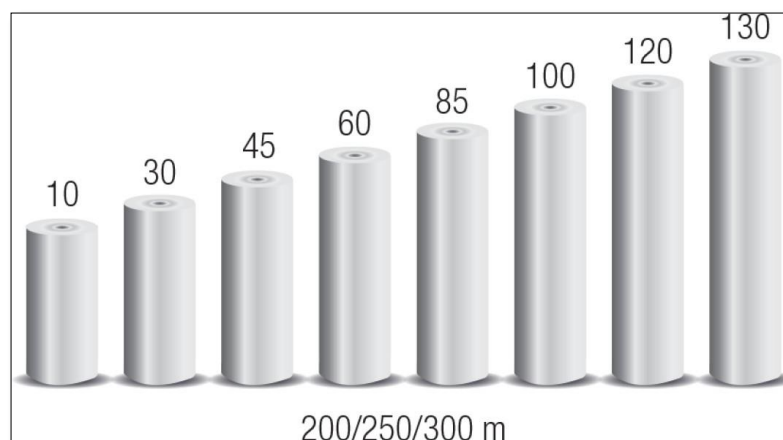

Prody Kraft – KPE

100% Waterproof Kraft Masking Paper

100% Waterproof

Fibre composed by two layers:

**mono glazed white kraft 100% virgin fibre, 30g/m²
+ 10 micron glossy polyethylene layer**

leading to a total of 40g/m² thickness product with waterproof feature.