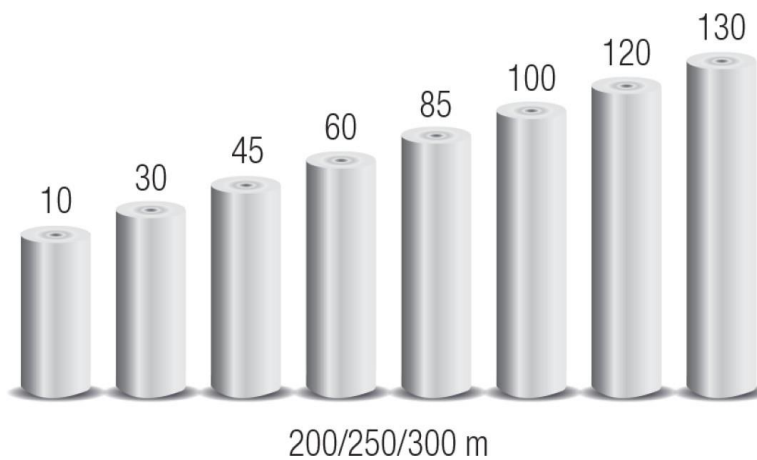

Customs code: 48115900

Masking Paper - Virgin Fibre

Prody Kraft: 100% Virgin Fibre ws - 40g/m²

Roll of mono-glazed 100% pure cellulose wet strength kraft paper

Humidity resistance up to **32%** of its specific weight