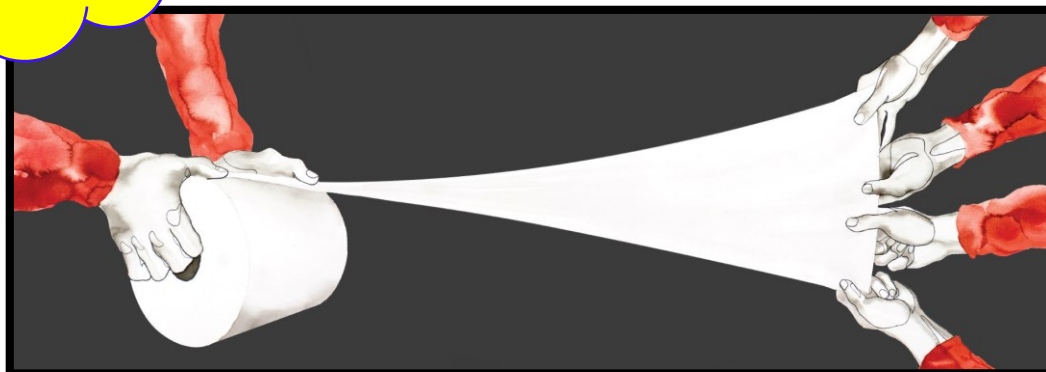

**Silicone
remover Wipe**

Non-woven product line

Art. 431 Prody Lene 100% Polypropylene

Silicone remover wipe for solvent based products.
Non-woven of cellulose fibre obtained by dry process.
length of each wipe: 38 cm