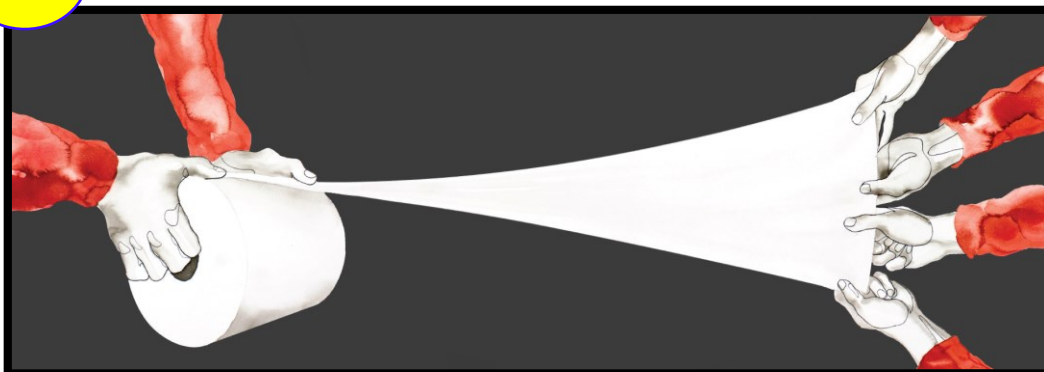

**Silicone
remover wipe**

Non-woven product line

Art. 432 Prody Lene

56% Cellulose Pulp + 44% Polyester

Silicone remover wipe for water based products.
Non-woven made by water bounding and impregnated synthetic resins.
length of each wipe: 38 cm