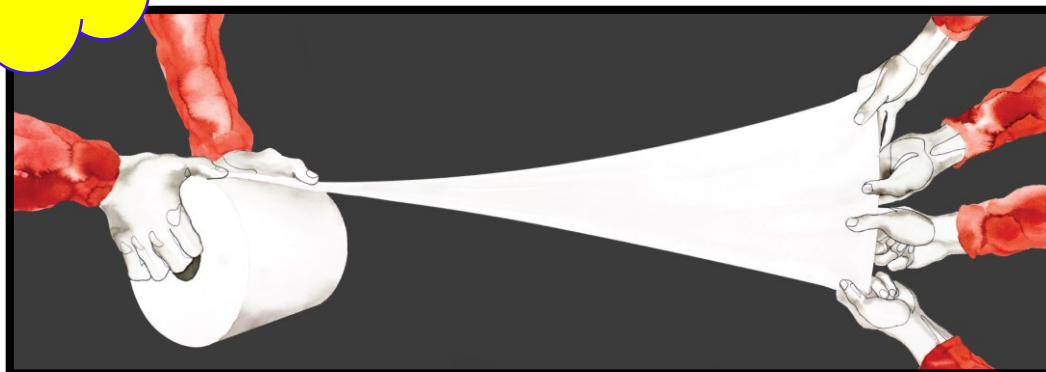

**Ideal for
polishing**

Non-woven product line

Art. 400 Prody Lene

Airlaid – Non-woven
100% cellulose - bleached without chlorine
Resisting to thinner and acetone without leaving dust or traces of fibres
length of each wipe: 38 cm