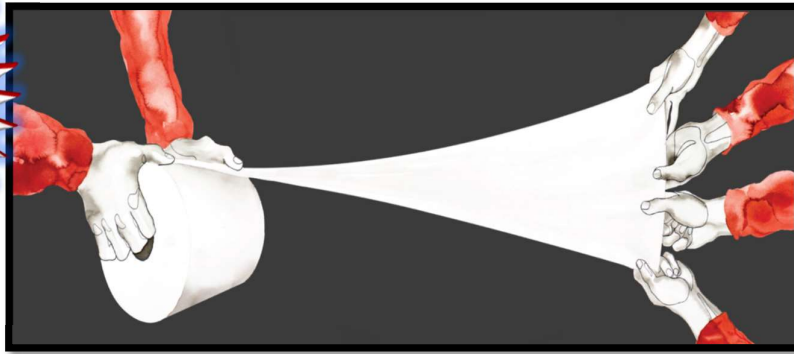

Non-woven product line

Art. 431 Prody Lene

100% Polypropylene

Silicone remover Wipe

Gr 80m²

Silicone remover wipe for solvent based products.
Non-woven fabric made of cellulose fiber obtained by dry process.
length of each wipe: 38 cm